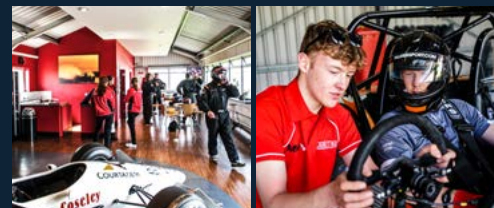

PalmerSport is the world's greatest driving event – a motorsport experience like no other. In one perfect day, guests drive an unrivalled collection of track prepared road and racing cars, and are encouraged to push themselves – and our machinery – harder than they ever imagined possible. PalmerSport offers an exhilarating and unforgettable day, whether you attend as an individual with family or friends, or as part of a corporate group.

Live timing on all activities

Stylish trackside suites

Superb instruction