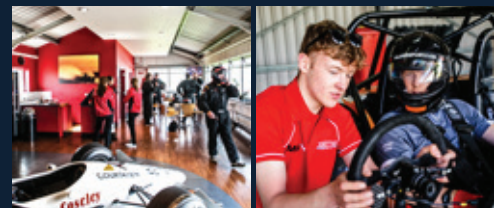

PalmerSport is the world's greatest driving event – a motorsport experience like no other. In one perfect day, guests drive an unrivalled collection of track prepared road and racing cars, and are encouraged to push themselves – and our machinery – harder than they ever imagined possible. PalmerSport offers an exhilarating and unforgettable day, whether you attend as an individual with family or friends, or as part of a corporate group.

- Eight activity programme with live timing, scoring and awards
- Centrally located at the purpose built Bedford Autodrome
- Four separate circuits totalling 5.5 miles, with huge run-off areas for maximum safety
- Superb instructors who encourage you to drive as hard and as fast as possible
- Smart trackside hospitality suites with excellent catering
- Onboard footage of you driving the F3000 single seater
- Available for 1 to 75 guests, six days a week (not Sundays) from March to December

Every guest drives every car in one unforgettable day:

BMW M2 COMPETITION

PALMER JP-LM

CATERHAM 7 PALMERSPORT EDITION

FORMULA 3000

RENAULT CLIO CUP RACER

LAND ROVER DEFENDER

CATERHAM PURSUIT

Live timing on all activities

Stylish trackside suites

Superb instruction