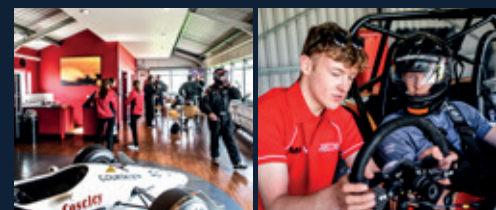

PalmerSport is a totally unique motorsport experience without limits, open to private individuals and corporate groups. With our Evening programme at Bedford Autodrome, guests can enjoy superb hospitality and driving time in some of our most thrilling cars, but without the need to take a day out of the office. They will be encouraged to push themselves – and our machinery – harder than they may have imagined possible, and all in outstanding safety.

- Four activity programme with live timing, scoring and awards
- Centrally located at the purpose built Bedford Autodrome, with huge run-off areas for maximum safety
- Superb instructors who encourage you to drive as hard and as fast as possible
- Onboard footage of you driving the F3000 single seater
- BBQ and prizegiving at the end of the event
- Available for 1 to 30 guests, from late April to early September

FORMULA 3000

PALMER JP-LM

RENAULT CLIO CUP RACER

SODI GT5 KART

EVENT ITINERARY

- 16:00** Hospitality suite opens
- 16:30** **Event briefing**
The lowdown on the evening's activities and how best to do them
- 17:00** **Driving commences – Go, Go, Go!**
Drivers meet their instructors and take to the track in the first of four vehicles
- 20:00** **BBQ and prizegiving**
Refuel whilst trophies are presented to the best drivers
- 20:30** **Guests depart**

Live timing on all activities

Stylish trackside suites

Superb instruction